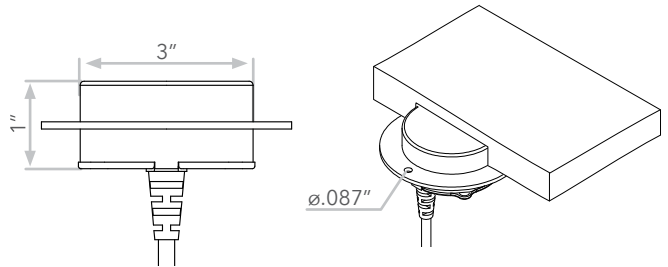

- Charging distance: 15 -30mm
- LED charging indicators
- FCC certified

UNDER MOUNT WIRELESS CHARGER

WCP BL 02-01

Install underneath a desk by routing out the wood for seamless integration.

- Charging distance: 3-6mm
- LED charging indicators
- Certified by UL, FCC

WIRELESS CHARGING PUCK

WCP XX 01-01

Add wireless charging to your furniture or case goods. Raffel's puck is Qi compatible and can charge through a phone's case.

- 3-6mm charging distance
- LED charging indicators
- Anti-slip pad
- Certified by UL, Qi, FCC

WIRELESS CHARGING TRAY

WCT BR 04

Available in a variety of finishes, this wireless charging tray offers a versatile charging surface that compliments your furniture.

- 3-6mm charging distance
- LED charging indicators
- Certified by UL, FCC