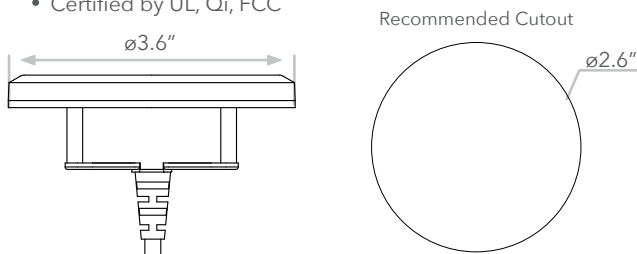

- Charging distance: 15 -30mm
- LED charging indicators
- FCC certified

UNDER MOUNT WIRELESS CHARGER

WCP BL 02-01

Install underneath a desk by routing out the wood for seamless integration.

- Charging distance: 3-6mm
- LED charging indicators
- Certified by UL, FCC

WIRELESS CHARGING PUCK

WCP XX 01-01

Add wireless charging to your furniture or case goods. Raffel's puck is Qi compatible and can charge through a phone's case.

- 3-6mm charging distance
- LED charging indicators
- Anti-slip pad
- Certified by UL, Qi, FCC