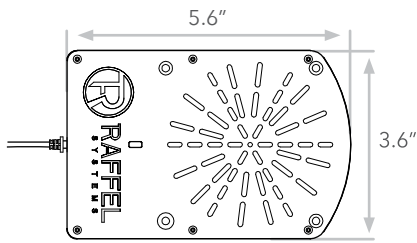

**WIRELESS
CHARGING
SOLUTIONS**
INTEGRATED AND RETROFIT

WIRELESS DISTANCE CHARGER

WCP BL 03

Retrofit desks and tables by easily mounting the wireless charger using four screws, or mount underneath upholstery.

- Charging distance: 15 -30mm
- LED charging indicators
- FCC certified

UNDER MOUNT WIRELESS CHARGER

WCP BL 02-01

Install underneath a desk by routing out the wood for seamless integration.

- Charging distance: 3-6mm
- LED charging indicators
- Certified by UL, FCC

WIRELESS CHARGING PUCK

WCP XX 01-01

Add wireless charging to your furniture or case goods. Raffel's puck is Qi compatible and can charge through a phone's case.

- 3-6mm charging distance
- LED charging indicators
- Anti-slip pad
- Certified by UL, Qi, FCC