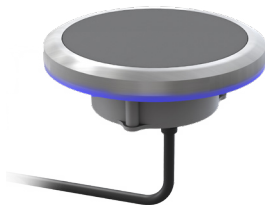

**WIRELESS
CHARGING
SOLUTIONS**
INTEGRATED AND RETROFIT

WIRELESS DISTANCE CHARGER

WCP BL 03

Retrofit desks and tables by easily mounting the wireless charger using four screws, or mount underneath upholstery.

- Charging distance: 15 -30mm
- LED charging indicators
- FCC certified

UNDER MOUNT WIRELESS CHARGER

WCP BL 02-01

Install underneath a desk by routing out the wood for seamless integration.

- Charging distance: 3-6mm
- LED charging indicators
- Certified by UL, FCC

WIRELESS CHARGING PUCK

WCP XX 01-01

Add wireless charging to your furniture or case goods. Raffel's puck is Qi compatible and can charge through a phone's case.

- 3-6mm charging distance
- LED charging indicators
- Anti-slip pad
- Certified by UL, Qi, FCC

WIRELESS CHARGING TRAY

WCT BR 04

Available in a variety of finishes, this wireless charging tray offers a versatile charging surface that compliments your furniture.

- 3-6mm charging distance
- LED charging indicators
- Certified by UL, FCC