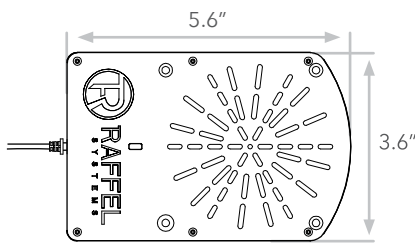

**WIRELESS
CHARGING
SOLUTIONS**
INTEGRATED AND RETROFIT

WIRELESS DISTANCE CHARGER

WCP BL 03

Retrofit desks and tables by easily mounting the wireless charger using four screws, or mount underneath upholstery.

- Charging distance: 15 -30mm
- LED charging indicators
- FCC certified

UNDER MOUNT WIRELESS CHARGER

WCP BL 02-01

Install underneath a desk by routing out the wood for seamless integration.

- Charging distance: 3-6mm
- LED charging indicators
- Certified by FCC and UL