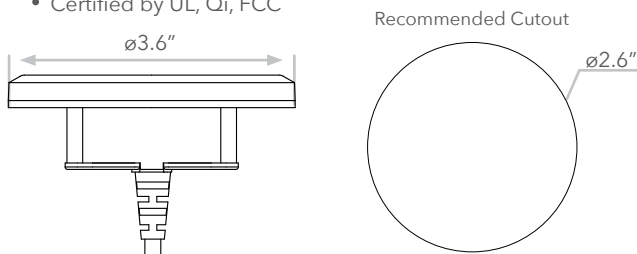

- Charging distance: 15 -30mm
- LED charging indicators
- FCC certified

UNDER MOUNT WIRELESS CHARGER

WCP BL 02-01

Install underneath a desk by routing out the wood for seamless integration.

- Charging distance: 3-6mm
- LED charging indicators
- Certified by FCC and UL

WIRELESS CHARGING PUCK

WCP XX 01-01

Add wireless charging to your furniture or case goods. Raffel's puck is Qi compatible and can charge through a phone's case.

- 3-6mm charging distance
- LED charging indicators
- Anti-slip pad
- Certified by UL, Qi, FCC