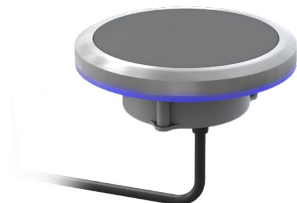

**WIRELESS
CHARGING
SOLUTIONS**
INTEGRATED AND RETROFIT

WIRELESS DISTANCE CHARGER

WCP BL 03

Retrofit desks and tables by easily mounting the wireless charger using four screws, or mount underneath upholstery.

- Charging distance: 15 -30mm
- LED charging indicators
- FCC certified

UNDER MOUNT WIRELESS CHARGER

WCP BL 02-01

Install underneath a desk by routing out the wood for seamless integration.

- Charging distance: 3-6mm
- LED charging indicators
- Certified by FCC and UL

WIRELESS CHARGING PUCK

WCP XX 01-01

Add wireless charging to your furniture or case goods. Raffel's puck is Qi compatible and can charge through a phone's case.

- 3-6mm charging distance
- LED charging indicators
- Anti-slip pad
- Certified by UL, Qi, FCC

WIRELESS CHARGING TRAY

WCT BR 05

Easy to mount with integrated spring clips, this wireless charging tray can offer a versatile charging surface.

- 3-6mm charging distance
- LED charging indicators
- Certified by UL, FCC