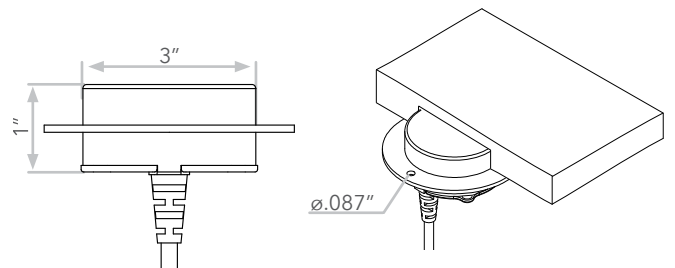

- Charging distance: 15 -30mm
- LED charging indicators
- FCC certified

UNDER MOUNT WIRELESS CHARGER

WCP BL 02-01

Install underneath a desk by routing out the wood for seamless integration.

- Charging distance: 3-6mm
- LED charging indicators
- Certified by FCC and UL

WIRELESS CHARGING PUCK

WCP XX 01-01

Add wireless charging to your furniture or case goods. Raffel's puck is Qi compatible and can charge through a phone's case.

- 3-6mm charging distance
- LED charging indicators
- Anti-slip pad
- Certified by UL, Qi, FCC

WIRELESS CHARGING TRAY

WCT BR 05

Easy to mount with integrated spring clips, this wireless charging tray can offer a versatile charging surface.

- 3-6mm charging distance
- LED charging indicators
- Certified by UL, FCC