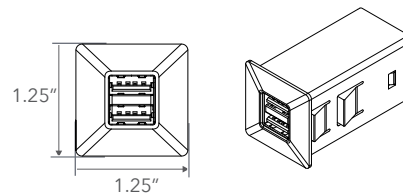

USB D 13

- Integrate into furniture
- Drip bezel with customizable finish
- One USB-A Quick Charge port: 18W max
- One USB-C Power Delivery port: 27W max

CIRCLE USB-A & USB-C

USB D 12

- Integrate into furniture
- Customize the bezel finish
- One USB-A Quick Charge port: 18W max
- One USB-C Power Delivery port: 27W max

CIRCLE USB-A

USB2 CR

- Integrate into furniture
- Two USB-A Charging Ports

POP-UP USB-A

USB D 01

- Integrate into furniture
- Two USB-A Charging Ports
- Pop-up to reveal USBs

SQUARE USB-A

USB2 MS

- Integrate into furniture
- Two USB-A Charging Ports
- Available in black plastic

DUAL STINGRAY USB-A & USB-C

USB D 10

- USB-A & USB-C charging ports
- Mounting options include two mounting screws or mounting tape
- Retail kit available