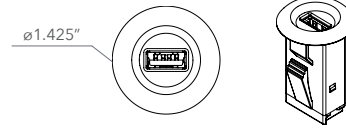

DUAL STINGRAY USB-C

USB D 11

- Dual USB-C charging ports
- Retail kit available
- Mounting options include two mounting screws or mounting tape

DUAL STINGRAY USB-A

USB D 06

- Mounting options include two mounting screws or mounting tape
- Two USB-A charging ports

SINGLE USB CHARGING

POWER **WHERE** YOU WANT IT,
WHEN YOU NEED IT

POP UP USB-A

USB S 04

- Integrate into furniture
- One USB-A charging port
- Pop-up to reveal USB

CIRCLE USB-A

USB S 03

- Integrate into furniture
- One USB-A charging port

RECTANGLE USB-A

USB S 10

- Integrate into furniture
- One USB-A charging port

SQUARE USB-A

USB S 02

- Integrate into furniture
- One USB-A charging port

STINGRAY USB-A

USB S 01