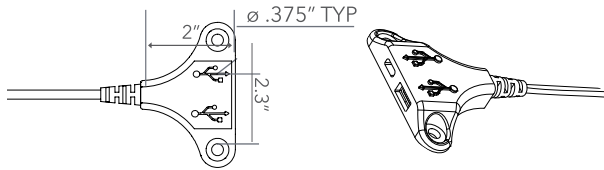

DUAL USB CHARGING

POWER **WHERE** YOU WANT IT,
WHEN YOU NEED IT

SWIVEL USB-A

USB D 05

- Integrate into furniture
- Two USB-A Charging Ports
- Cover swivels to reveal USBs

CIRCLE USB-A & USB-C WITH DRIP BEZEL

USB D 13

- Integrate into furniture
- Drip bezel with customizable finish
- One USB-A Quick Charge port: 18W max
- One USB-C Power Delivery port: 27W max

CIRCLE USB-A & USB-C

USB D 12

- Integrate into furniture
- Customize the bezel finish
- One USB-A Quick Charge port: 18W max
- One USB-C Power Delivery port: 27W max

CIRCLE USB-A

USB2 CR

- Integrate into furniture
- Two USB-A Charging Ports

POP-UP USB-A

USB D 01

- Integrate into furniture
- Two USB-A Charging Ports
- Pop-up to reveal USBs

SQUARE USB-A

USB2 MS

- Integrate into furniture
- Two USB-A Charging Ports
- Available in black plastic

DUAL STINGRAY USB-A & USB-C

USB D 10

- USB-A & USB-C charging ports
- Mounting options include two mounting screws or mounting tape
- Retail kit available