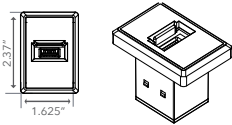

DUAL STINGRAY USB-C

USB D 11

- Dual USB-C charging ports
- Retail kit available
- Mounting options include two mounting screws or mounting tape

DUAL STINGRAY USB-A

USB D 06

- Mounting options include two mounting screws or mounting tape
- Two USB-A charging ports

SINGLE USB CHARGING

POWER **WHERE** YOU WANT IT,
WHEN YOU NEED IT

POP UP USB-A

USB S 04

- Integrate into furniture
- One USB-A charging port
- Pop-up to reveal USB

CIRCLE USB-A

USB S 03

- Integrate into furniture
- One USB-A charging port

RECTANGLE USB-A

USB S 10

- Integrate into furniture
- One USB-A charging port

SQUARE USB-A

USB S 02

- Integrate into furniture
- One USB-A charging port

STINGRAY USB-A

USB S 01