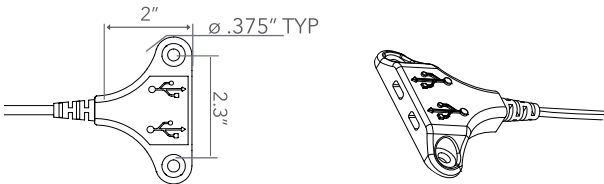

USB D 13

- Integrate into furniture
- Drip bezel with customizable finish
- One USB-A Quick Charge port: 18W max
- One USB-C Power Delivery port: 27W max

CIRCLE USB-A & USB-C

USB D 12

- Integrate into furniture
- Customize the bezel finish
- One USB-A Quick Charge port: 18W max
- One USB-C Power Delivery port: 27W max

CIRCLE USB-A

USB2 CR

- Integrate into furniture
- Two USB-A Charging Ports

POP-UP USB-A

USB D 01

- Integrate into furniture
- Two USB-A Charging Ports
- Pop-up to reveal USBs

SQUARE USB-A

USB2 MS

- Integrate into furniture
- Two USB-A Charging Ports
- Available in black plastic

DUAL STINGRAY USB-A & USB-C

USB D 10

- USB-A & USB-C charging ports
- Mounting options include two mounting screws or mounting tape
- Retail kit available

DUAL STINGRAY USB-C

USB D 11

- Dual USB-C charging ports
- Retail kit available
- Mounting options include two mounting screws or mounting tape

DUAL STINGRAY USB-A

USB D 06

- Mounting options include two mounting screws or mounting tape
- Two USB-A charging ports