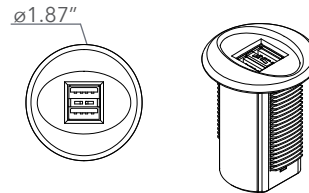

USB D 13

- Integrate into furniture
- Drip bezel with customizable finish
- One USB-A Quick Charge port: 18W max
- One USB-C Power Delivery port: 27W max

CIRCLE USB-A & USB-C

USB D 12

- Integrate into furniture
- Customize the bezel finish
- One USB-A Quick Charge port: 18W max
- One USB-C Power Delivery port: 27W max

CIRCLE USB-A

USB2 CR

- Integrate into furniture
- Two USB-A Charging Ports

POP-UP USB-A

USB D 01

- Integrate into furniture
- Two USB-A Charging Ports
- Pop-up to reveal USBs

SQUARE USB-A

USB2 MS