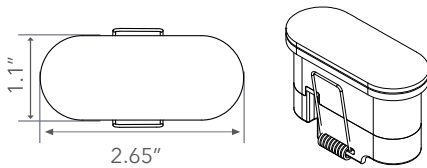

DUAL USB CHARGING

POWER **WHERE** YOU WANT IT,
WHEN YOU NEED IT

SWIVEL USB-A

USB D 05

- Integrate into furniture
- Two USB-A Charging Ports
- Cover swivels to reveal USBs

CIRCLE USB-A & USB-C WITH DRIP BEZEL

USB D 13

- Integrate into furniture
- Drip bezel with customizable finish
- One USB-A Quick Charge port: 18W max
- One USB-C Power Delivery port: 27W max

CIRCLE USB-A & USB-C

USB D 12

- Integrate into furniture
- Customize the bezel finish
- One USB-A Quick Charge port: 18W max
- One USB-C Power Delivery port: 27W max