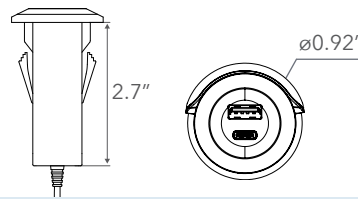

DUAL USB CHARGING

POWER **WHERE** YOU WANT IT,
WHEN YOU NEED IT

SWIVEL USB-A

USB D 05

- Integrate into furniture
- Two USB-A Charging Ports
- Cover swivels to reveal USBs

CIRCLE USB-A & USB-C WITH DRIP BEZEL

USB D 13

- Integrate into furniture
- Drip bezel with customizable finish
- One USB-A Quick Charge port: 18W max
- One USB-C Power Delivery port: 27W max

CIRCLE USB-A & USB-C

USB D 12

- Integrate into furniture
- Customize the bezel finish
- One USB-A Quick Charge port: 18W max
- One USB-C Power Delivery port: 27W max

CIRCLE USB-A

USB2 CR

- Integrate into furniture
- Two USB-A Charging Ports

POP-UP USB-A

USB D 01

- Integrate into furniture
- Two USB-A Charging Ports
- Pop-up to reveal USBs

SQUARE USB-A

USB2 MS