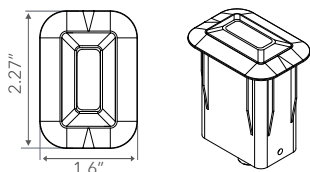

USB D 13

- Integrate into furniture
- Drip bezel with customizable finish
- One USB-A Quick Charge port: 18W max
- One USB-C Power Delivery port: 27W max

CIRCLE USB-A & USB-C

USB D 12

- Integrate into furniture
- Customize the bezel finish
- One USB-A Quick Charge port: 18W max
- One USB-C Power Delivery port: 27W max

CIRCLE USB-A

USB2 CR

- Integrate into furniture
- Two USB-A Charging Ports

POP-UP USB-A

USB D 01

- Integrate into furniture
- Two USB-A Charging Ports
- Pop-up to reveal USBs

SQUARE USB-A

USB2 MS

- Integrate into furniture
- Two USB-A Charging Ports
- Available in black plastic

DUAL STINGRAY USB-A & USB-C

USB D 10

- USB-A & USB-C charging ports
- Mounting options include two mounting screws or mounting tape
- Retail kit available