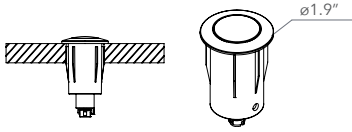

DUAL STINGRAY USB-C

USB D 11

- Dual USB-C charging ports
- Retail kit available
- Mounting options include two mounting screws or mounting tape

DUAL STINGRAY USB-A

USB D 06

- Mounting options include two mounting screws or mounting tape
- Two USB-A charging ports

SINGLE USB CHARGING

POWER **WHERE** YOU WANT IT,
WHEN YOU NEED IT

POP UP USB-A

USB S 04

- Integrate into furniture
- One USB-A charging port
- Pop-up to reveal USB

CIRCLE USB-A

USB S 03

- Integrate into furniture
- One USB-A charging port

RECTANGLE USB-A

USB S 10

- Integrate into furniture
- One USB-A charging port

SQUARE USB-A

USB S 02

- Integrate into furniture
- One USB-A charging port

STINGRAY USB-A

USB S 01