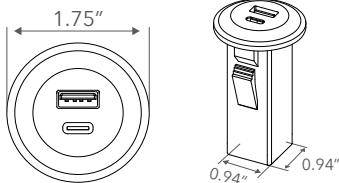

USB D 13

- Integrate into furniture
- Drip bezel with customizable finish
- One USB-A Quick Charge port: 18W max
- One USB-C Power Delivery port: 27W max

CIRCLE USB-A & USB-C

USB D 12

- Integrate into furniture
- Customize the bezel finish
- One USB-A Quick Charge port: 18W max
- One USB-C Power Delivery port: 27W max

CIRCLE USB-A

USB2 CR

- Integrate into furniture
- Two USB-A Charging Ports

POP-UP USB-A

USB D 01

- Integrate into furniture
- Two USB-A Charging Ports
- Pop-up to reveal USBs

SQUARE USB-A

USB2 MS