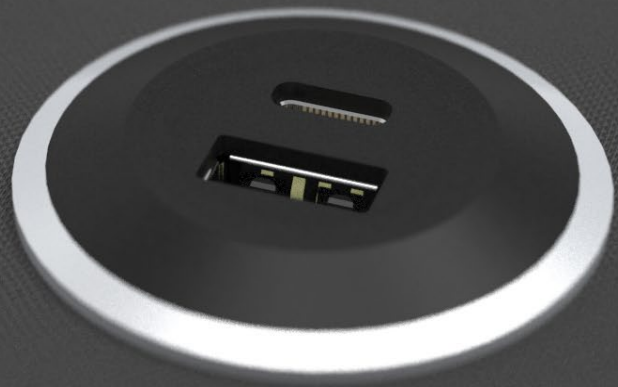

DUAL USB CHARGING

POWER **WHERE** YOU WANT IT,
WHEN YOU NEED IT

SWIVEL USB-A

USB D 05

- Integrate into furniture
- Two USB-A Charging Ports
- Cover swivels to reveal USBs

CIRCLE USB-A & USB-C WITH DRIP BEZEL

USB D 13

- Integrate into furniture
- Drip bezel with customizable finish
- One USB-A Quick Charge port: 18W max
- One USB-C Power Delivery port: 27W max

CIRCLE USB-A & USB-C

USB D 12

- Integrate into furniture
- Customize the bezel finish
- One USB-A Quick Charge port: 18W max
- One USB-C Power Delivery port: 27W max

CIRCLE USB-A

USB2 CR

- Integrate into furniture
- Two USB-A Charging Ports

POP-UP USB-A

USB D 01

- Integrate into furniture
- Two USB-A Charging Ports
- Pop-up to reveal USBs

SQUARE USB-A

USB2 MS

NAILHEAD USB-C

USB S 21

- Integrate into furniture
- One USB-C Power Delivery port
- Removable cap for a seamless aesthetic