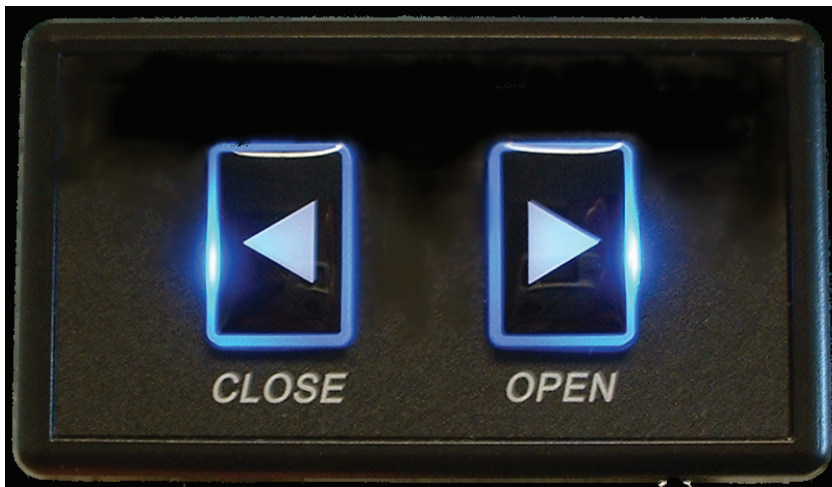

R
A
F
F
E
L
S
Y
S
T
E
M
S

TE R
TRAY MOUNT
POWER RECLINE SWITCH

- Close/Recline keys; press to close or recline
- Adaptable to many styles of furniture
- Economical
- Reliable and easy to install
- User friendly, Ergonomic design