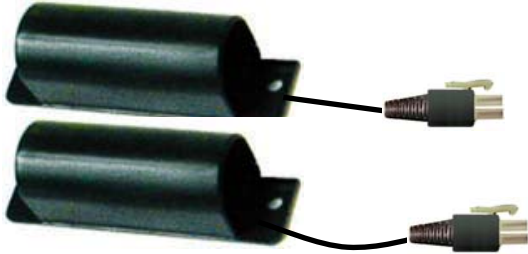

System Connection Diagram

12V Vibration Motors
Model RM12T28MFJ